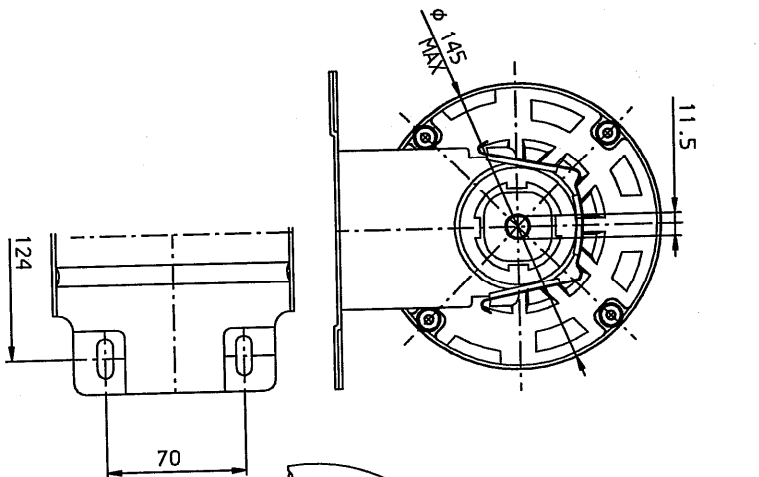

all dimensions in mm.

TYPE: 4385242 ZOHAR-CON DYNAIR  
 CL.B THPR 4uF/400V  
 1PH 230V 50Hz 1.1A HP:1/4  
 RPM: 1150

COLOR: BLACK

DATE

<b>DRWG: 4403</b>		<b>Motor assembly - ZOHAR-CON</b>	
Drawn	MR	300801	Cat.No: 1315242
Approved			
Scale	1:2	Motor type	4385242
Gen. Tolerance	±1.0	Customer: ZOHAR	Cat.No. 31250
File: E-EGRA438-5242/ASSY	Vt: 5242	PRNT:	04.1101