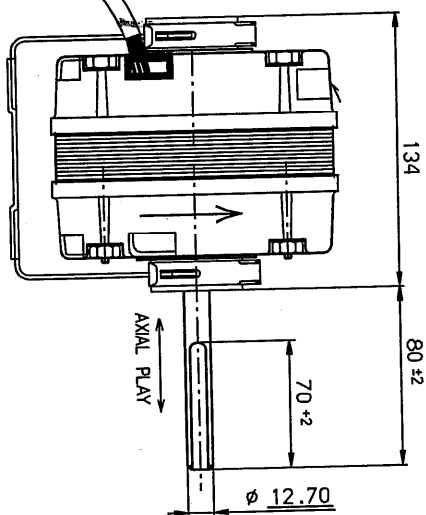

all dimensions in mm.

TYPE: 4385242 ZOHAR-CON DYNAIR  
 CL.B THPR 4uF/400V  
 1PH 230V 50Hz 1.1A HP:1/4  
 RPM: 1150

COLOR: BLACK

DATE

<b>DRWG: 4403</b>		<b>Motor assembly - ZOHAR-CON</b>	
Drawn	MR	300801	Cat.No: 1315242
Approved			
Scale	1:2	Motor type	4385242
Gen. Tolerance	±1.0	Customer: ZOHAR	Cat.No. 31250
File: E-EGRA438-5242/ASSY	Vt: 5242	PRNT:	04.1101