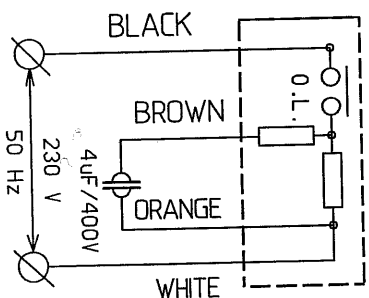

all dimensions in mm.

TYPE: 4385242 ZOHAR-CON DYNAIR  
 CL.B THPR 4uF/400V  
 1PH 230V 50Hz 1.1A HP:1/4  
 RPM: 1150

COLOR: BLACK

DATE

<b>DRWG: 4403</b>		<b>Motor assembly - ZOHAR-CON</b>	
Drawn	MR	300801	Cat.No: 1315242
Approved			
Scale	1:2	Motor type	4385242
Gen. Tolerance	±1.0	Customer: ZOHAR	Cat.No. 31250
File: E-EGRA438-5242/ASSY	Vt: 5242	PRNT:	04.1101