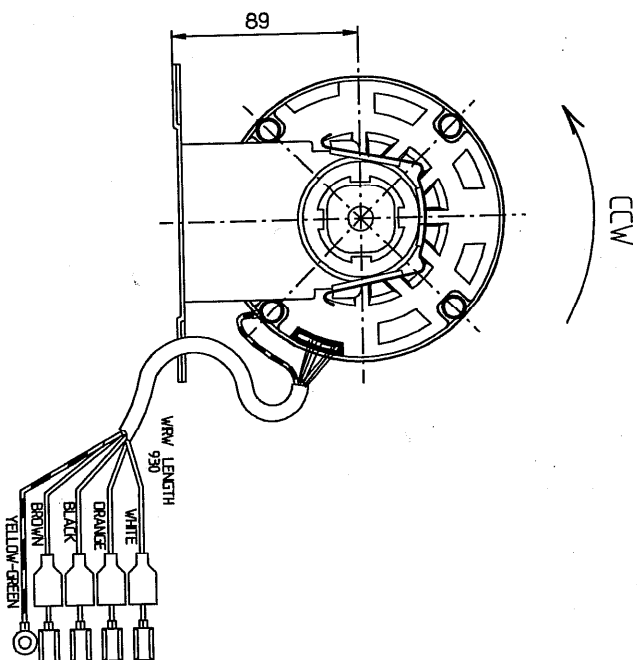

all dimensions in mm.

TYPE: 4385242 ZOHAR-CON DYNAIR  
 CL.B THPR 4uF/400V  
 1PH 230V 50Hz 1.1A HP:1/4  
 RPM: 1150

COLOR: BLACK

DATE

<b>DRWG: 4403</b>		<b>Motor assembly - ZOHAR-CON</b>	
Drawn	MR	300801	Cat.No: 1315242
Approved			
Scale	1:2	Motor type	4385242
Gen. Tolerance	±1.0	Customer: ZOHAR	Cat.No. 31250
File: E-EGRA438-5242/ASSY	Vt: 5242	PRNT:	04.1101